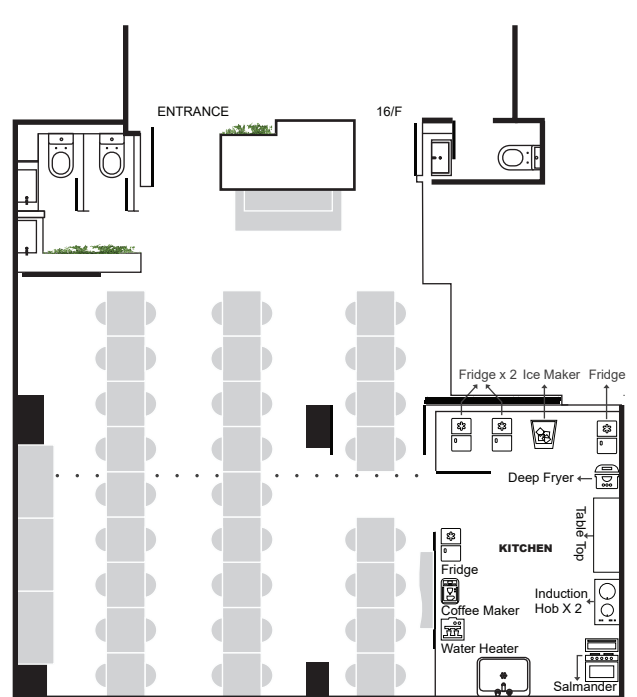

Basic Floor Plan

Party / Buffet - 54 Pax Max

Maximum Capacity Seated - 64 Pax Max

Full Capacity Seated - 52 Pax Max

Seminar - 64 Pax Max

Private Dinner / Party

Conference

Cocktail

PARTY / BUFFET (54 PAX MAX)