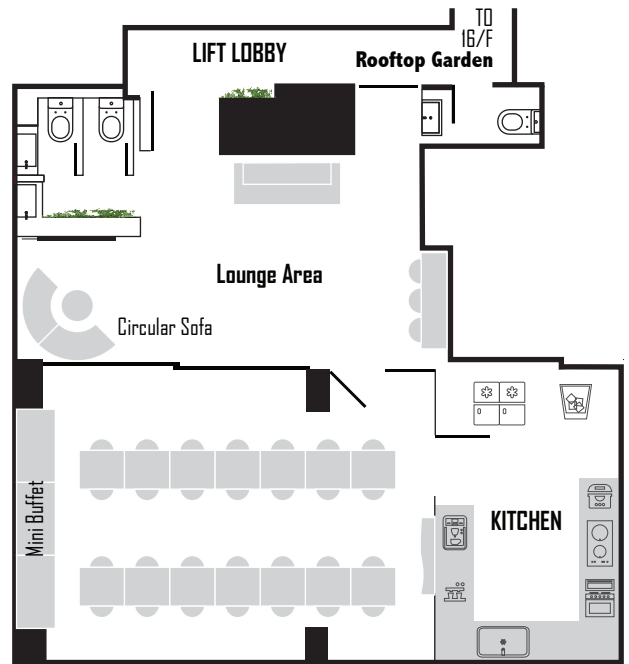

Basic Floor Plan

Party / Buffet - 54 Pax Max

Maximum Capacity Seated - 64 Pax Max

Full Capacity Seated - 52 Pax Max

Seminar - 64 Pax Max

Private Dinner / Party

Conference

Cocktail

PARTY / BUFFET (54 PAX MAX)