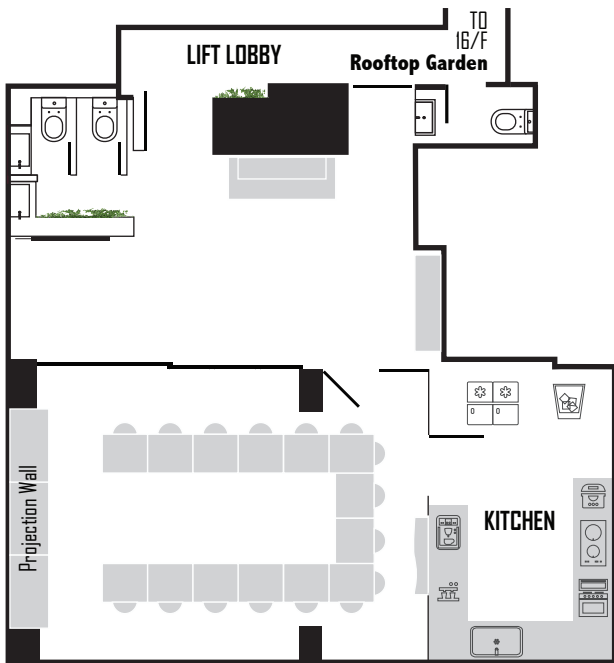

Basic Floor Plan

Party / Buffet - 54 Pax Max

Maximum Capacity Seated - 64 Pax Max

Full Capacity Seated - 52 Pax Max

Seminar - 64 Pax Max

Private Dinner / Party

Conference

Cocktail

PARTY / BUFFET (54 PAX MAX)