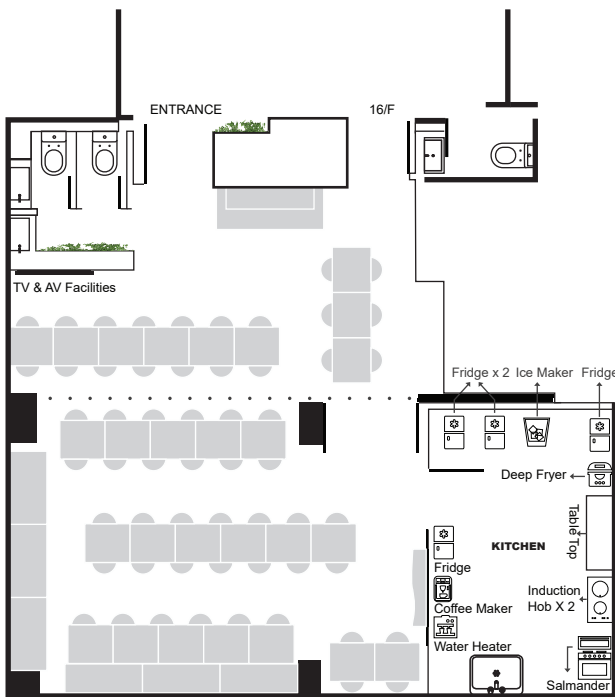

Basic Floor Plan

Party / Buffet - 54 Pax Max

Maximum Capacity Seated - 64 Pax Max

Full Capacity Seated - 52 Pax Max

Seminar - 64 Pax Max

Private Dinner / Party

Conference

Cocktail

PARTY / BUFFET (54 PAX MAX)