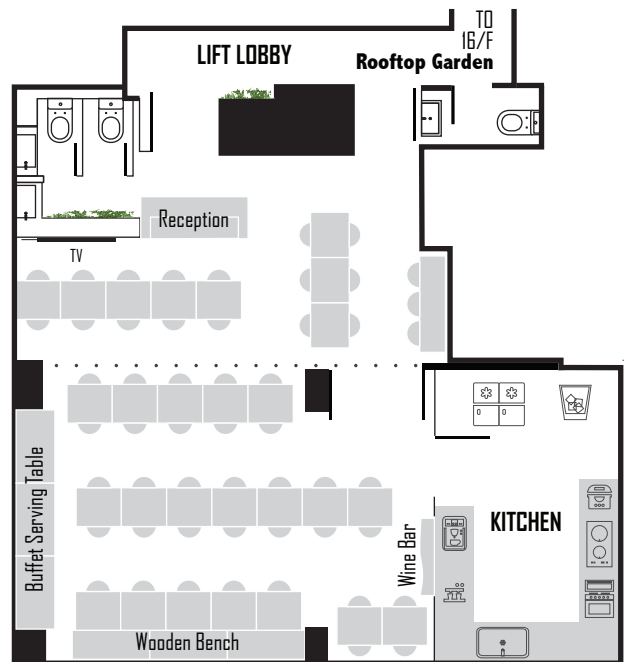

Basic Floor Plan

Party / Buffet - 54 Pax Max

Maximum Capacity Seated - 64 Pax Max

Full Capacity Seated - 52 Pax Max

Seminar - 64 Pax Max

Private Dinner / Party

Conference

Cocktail

PARTY / BUFFET (54 PAX MAX)