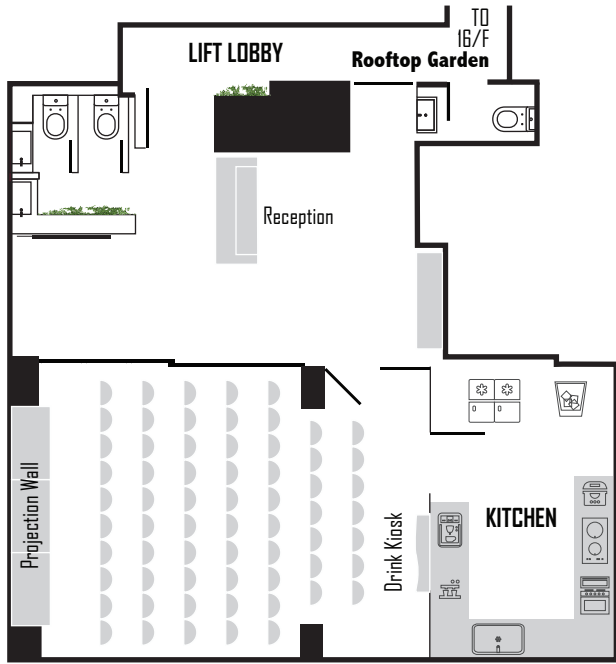

Basic Floor Plan

Party / Buffet - 54 Pax Max

Maximum Capacity Seated - 64 Pax Max

Full Capacity Seated - 52 Pax Max

Seminar - 64 Pax Max

Private Dinner / Party

Conference

Cocktail

PARTY / BUFFET (54 PAX MAX)