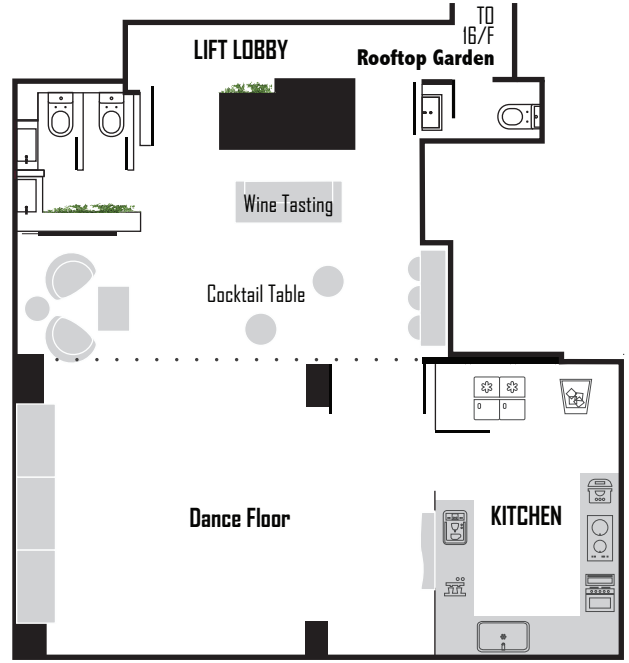

Basic Floor Plan

Party / Buffet - 54 Pax Max

Maximum Capacity Seated - 64 Pax Max

Full Capacity Seated - 52 Pax Max

Seminar - 64 Pax Max

Private Dinner / Party

Conference

Cocktail

PARTY / BUFFET (54 PAX MAX)