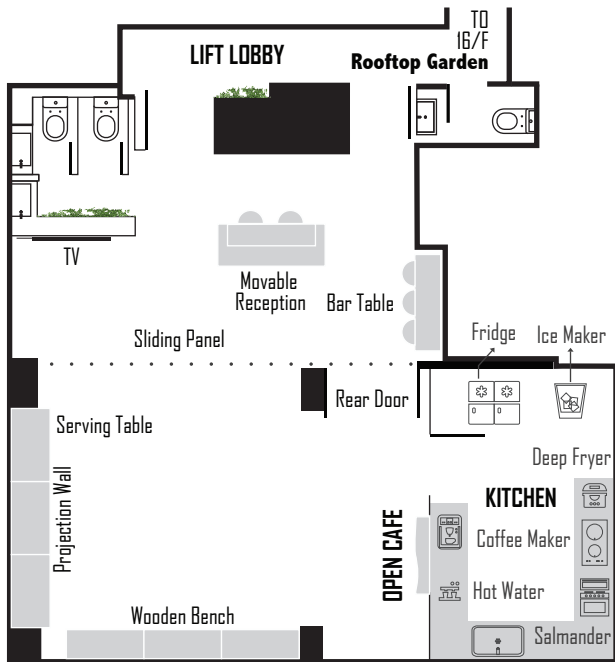

Basic Floor Plan

Party / Buffet - 54 Pax Max

Maximum Capacity Seated - 64 Pax Max

Full Capacity Seated - 52 Pax Max

Seminar - 64 Pax Max

Private Dinner / Party

Conference

Cocktail

PARTY / BUFFET (54 PAX MAX)